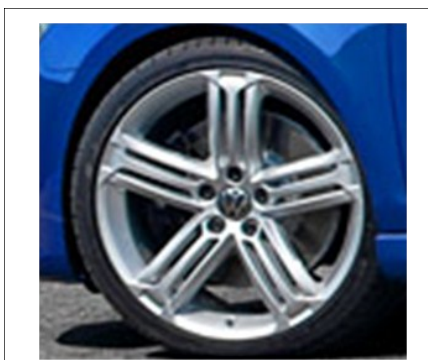

Volkswagen of America

5/22/12

Market Delivery Options

Trim	Option Code	Option Description	Retail Price
All	AID	First Aid Kit	\$35
	GRM	"R" Carpeted Mat Kit - Carpeted Mats (set of 4) & Trunk Liner	\$235
<hr/>			
4-Door			