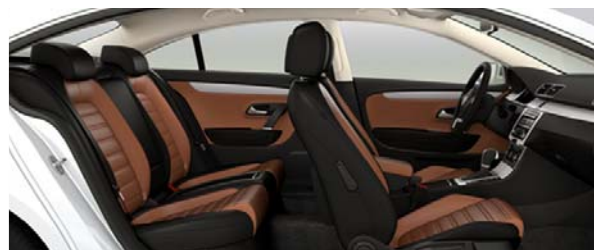

17" Verme

18" Mallory

18" St. Louis

18" Shanghai - NEW

18" Lakeville

R-Line® interior in Black

Truffle & Black leather*

(*Photo of Non-U.S. model meant only to show available interior colors.)