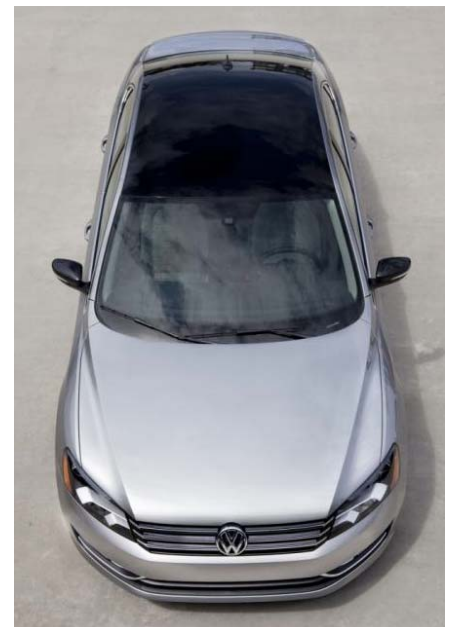

Destination Charge (subject to change, add to all orders): \$820

Passat Sport in Candy White w/ Black roof

Passat V6 SEL Premium in Cornsilk Beige leather w/ Dinamica inserts

Model Exterior and Interior Colors

S, Wolfsburg & base SE		S		Wolfsburg, SE				
		Cloth (Standard Seats)		V-Tex Leatherette (Comfort seats)				
Code	Exterior Color	Interior:	Moonrock Gray	Titan Black	Cornsilk Beige	Moonrock Gray	Two-Tone Cornsilk & Titan Black	Titan Black
8E8E	Reflex Silver Metallic		GC	TC	-	MR	-	TB
A1A1	Black Uni		-	TC	BE	-	MB	TB
B4B4	Candy White		-	TC	BE	-	MB	TB
2R2R	Platinum Grey Metallic		GC	TC	-	MR	-	TB
I9I9	Fortana Red - NEW		-	TC	BE	-	-	TB
Z2Z2	Night Blue Metallic		GC	TC	BE	MR	MB	TB
0N0N	Titanium Beige - NEW		-	TC	BE	-	-	TB

Sport, higher SE trims & SEL		Sport, SE w/ Convenience, SE w/ Sunroof, SE w/ Sunroof & Nav.						SEL Premium		
		V-Tex Leatherette (1.8T: Comfort Sport seats; TDI®: Comfort seats)						Vienna Leather (Comfort Sport seats) *		
Code	Exterior Color	Interior:	Moonrock Gray	Titan Black	Cornsilk Beige	Two-Tone Moonrock & Titan Black	Two-Tone Cornsilk & Titan Black	<i>* w/Dinamica inserts</i>		
								Titan Black	Moonrock Gray	Cornsilk Beige
8E8E	Reflex Silver Metallic		MR	TB	-	-	-	LT	ML	-
A1A1	Black Uni		-	TB	BE	-	MB	LT	-	BL
B4B4	Candy White		-	TB	BE	-	MB	LT	-	BL
2R2R	Platinum Grey Metallic		MR	TB	-	-	-	LT	ML	-
I9I9	Fortana Red - NEW		-	TB	BE	-	-	LT	-	BL
Z2Z2	Night Blue Metallic		MR	TB	BE	-	MB	LT	ML	BL
0N0N	Titanium Beige - NEW		-	TB	BE	-	-	LT	-	BL

Sport Exclusive Exterior & Interior Colors:

B4A1	Candy White w/ Black roof	-	-	-	BG
8EA1	Reflex Silver w/ Black roof	-	-	-	BG
5K5K	Urano Gray Metallic	-	-	-	BG

Passat SEL Premium in Black Uni

Passat Sport in Reflex Silver w/Black Roof