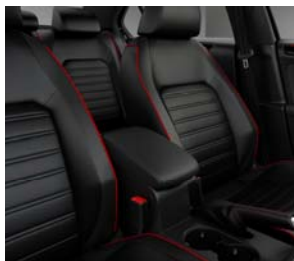

Trim Descriptions

Trim Descriptions	TRANSMISSION	SALES CODES:			RETAIL PRICE
		FEDERAL	50-STATE	PZEV*	
2.0T GLI® SE	6-speed Manual	1638N2	-	1638M2	$26,920
	6-speed DSG® Automatic w/ Tiptronic®	1638N6	-	1638M6	$28,020
2.0T GLI® SEL	6-speed Manual	1639N2	-	1639M2	$29,280
	6-speed DSG® Automatic w/ Tiptronic®	1639N6	-	1639M6	$30,380
Hybrid SEL Premium	7-speed DSG® Automatic w/ Tiptronic®	-	163HZ7	-	$31,120

*(Please see front page for PZEV restrictions.)

Destination Charge (subject to change, add to all orders): $820

Model Exterior and Interior Colors

GLI®	HYBRID
V-Tex Leatherette	V-Tex Leatherette

Code	Exterior Color	Interior:	Titan Black	Cornsilk Beige	Titan Black / Art Gray
0B0B	Moon Rock Silver Metallic		-	HW	HT
0Q0Q	Pure White		89	-	-
0R0R	Oryx White Pearl - <i>Hybrid exclusive</i>		-	HW	HT
2R2R	Platinum Gray Metallic		89	-	HT
2T2T	Deep Black Pearl - <i>GLI® & Hybrid exclusive</i>		89	HW	HT
8E8E	Reflex Silver Metallic		89	-	HT
2B2B	Silk Blue Metallic		-	HW	HT
G2G2	Tornado Red		89	-	-