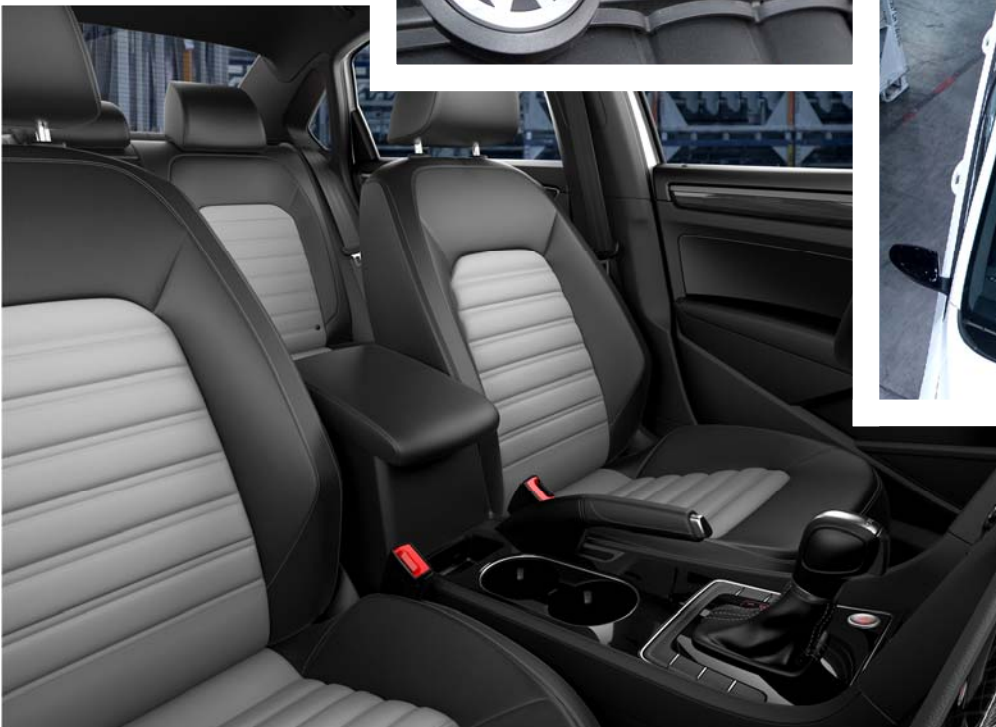

Interior

Technology & Convenience

Passat GT V6 in Pure White w/ Black Roof, featuring a lowered sport suspension, 19" alloy wheels & two-tone V-Tex leatherette seats