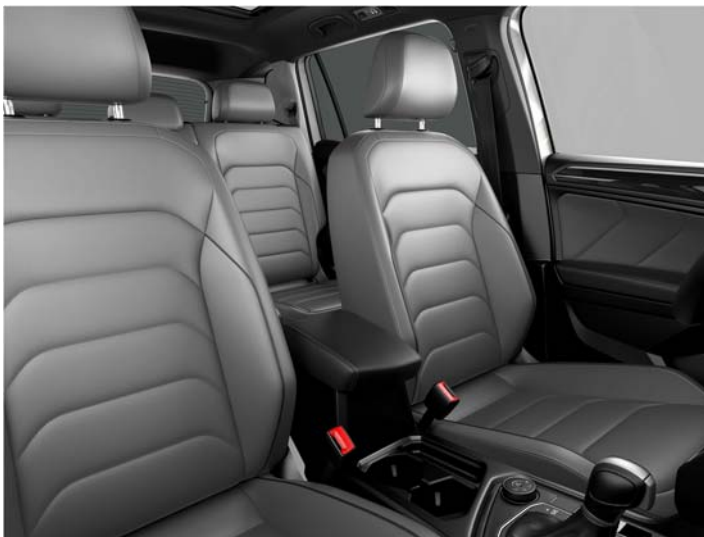

Market Delivery Options

Code	Option	Description / Comments	Retail Price	Trim Availability:					
				S	SE	SEL	SEL R-Line® trims	SEL Premium	SEL Premium R-Line®
CRS	VW Care	Volkswagen Prepaid Scheduled Maintenance Contract w/ 10,000-mile & 20,000-mile servicing for SUVs	$240	●	●	●	●	●	●
AID	First Aid Kit	Basic first aid kit for addressing minor injuries	$35	●	●	●	●	●	●
ARK	Roadside Assistance Kit	Includes: Booster Cables, Warning Triangle, LED Flashlight, Work Gloves, PVC Tape, Multi-tool, Blanket, Poncho, Whistle, Cable Ties, Bandages	$85	●	●	●	●	●	●
ASK	Combination Assistance Kit	First Aid Kit & Roadside Assistance Kit Combo Pack	$99	●	●	●	●	●	●
AWL	Wheel Locks	Wheel locks & dust caps (4 each) w/ coded key	$80	●	●	●	●	●	●
TBC	Roof Rack	Base Carrier Bars (set of 2)	$365	●	●	●	●	●	●
TGM	Rubber Mats Kit, three-row	Monster Mats® w/ logo (set of 5) & heavy duty trunk liner w/ VW CarGo Blocks - <i>For units w/ installed 3rd-row seat</i> <i>Not compatible w TGN</i>	$285	●	●	●	●	●	●
TGN	Rubber Mats Kit, two-row	Monster Mats® w/ logo (set of 4) & heavy duty trunk liner w/ VW CarGo Blocks - <i>Only for units without 3rd-row seat</i> <i>Not compatible w TGM</i>	$235	●	●	●	●	●	●
TLN	Luggage Net	For securing items in the cargo area	$100	●	●	●	●	●	●

Tiguan SEL R-Line® interior in Storm Gray, featuring: black headliner, stainless steel pedal cluster & front door scuff plates w/ R-Line® logo

The People First Warranty*

6 Years/72,000 Miles · Transferable
Bumper-to-Bumper · Limited Warranty

*6 years/72,000 miles (whichever occurs first) New Vehicle Limited Warranty on MY2019 VW vehicles excluding e-Golf. See owner's literature or dealer for