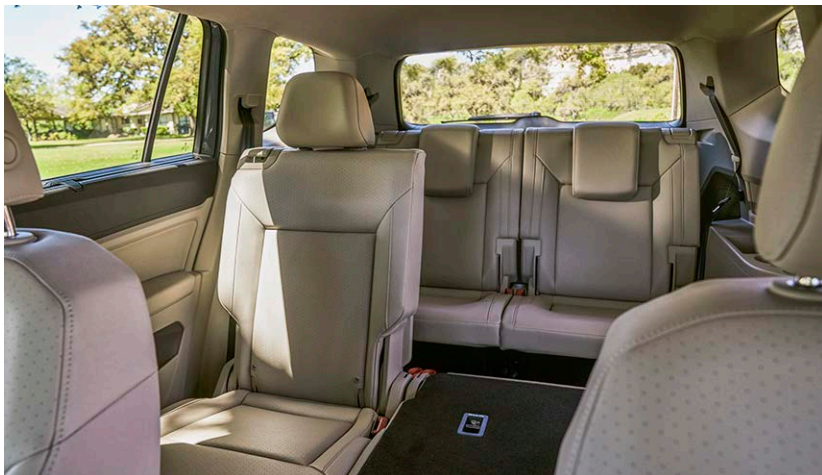

2018 Atlas Trims	S	Launch Edition (Limited Production)	SE	SE w/ Tech	SEL	SEL Premium
Features (continued)	---	---	---	Anti-Theft Alarm System	Anti-Theft Alarm System	Anti-Theft Alarm System
	---	---	---	Power rear liftgate	Power rear liftgate w/ Easy Open hands-free operation	Power rear liftgate w/ Easy Open hands-free operation
	Dual-zone manual climate control w/air vents for 1st, 2nd and 3rd rows	Dual-zone manual climate control w/air vents for 1st, 2nd and 3rd rows	Dual-zone manual climate control w/air vents for 1st, 2nd and 3rd rows	Climatronic 3-zone automatic climate control w/air vents for 1st, 2nd, and 3rd rows	Climatronic 3-zone automatic climate control w/air vents for 1st, 2nd, and 3rd rows	Climatronic 3-zone automatic climate control w/air vents for 1st, 2nd, and 3rd rows
Infotainment	Composition Color: 6.5" touchscreen AM/FM radio w/USB and aux-in	Composition Media: 8" touchscreen AM/FM/HD radio & CD player w/dual USB inputs, aux-in and voice control	Composition Media: 8" touchscreen AM/FM/HD radio & CD player w/dual USB inputs, aux-in and voice control	Composition Media: 8" touchscreen AM/FM/HD radio & CD player w/dual USB inputs, aux-in and voice control	Composition Media: 8" touchscreen AM/FM/HD radio & CD player w/dual USB inputs, aux-in and voice control	Discover Media: 8" touchscreen navigation, AM/FM/HD radio & CD player w/dual USB inputs and voice control
	---	SiriusXM Satellite Radio (w/limited-time trial subscription)	SiriusXM Satellite Radio (w/limited-time trial subscription)	SiriusXM Satellite Radio (w/limited-time trial subscription)	SiriusXM Satellite Radio (w/limited-time trial subscription)	SiriusXM Satellite Radio and Travel Link (w/ limited-time trial subscriptions)
	6-speaker sound system	6-speaker sound system	8-speaker sound system	8-speaker sound system	8-speaker sound system	Fender Premium Audio System w/ 12 speakers and subwoofer
	---	---	VW Car-Net <i>Security & Service</i> connected car service (limited subscription)	VW Car-Net <i>Security & Service</i> connected car service (limited subscription)	VW Car-Net <i>Security & Service</i> connected car service (limited subscription)	VW Car-Net <i>Security & Service</i> connected car service (limited subscription)
	---	---	---	---	---	VW Car-Net <i>Guide & Inform</i> enhanced navigation and infotainment